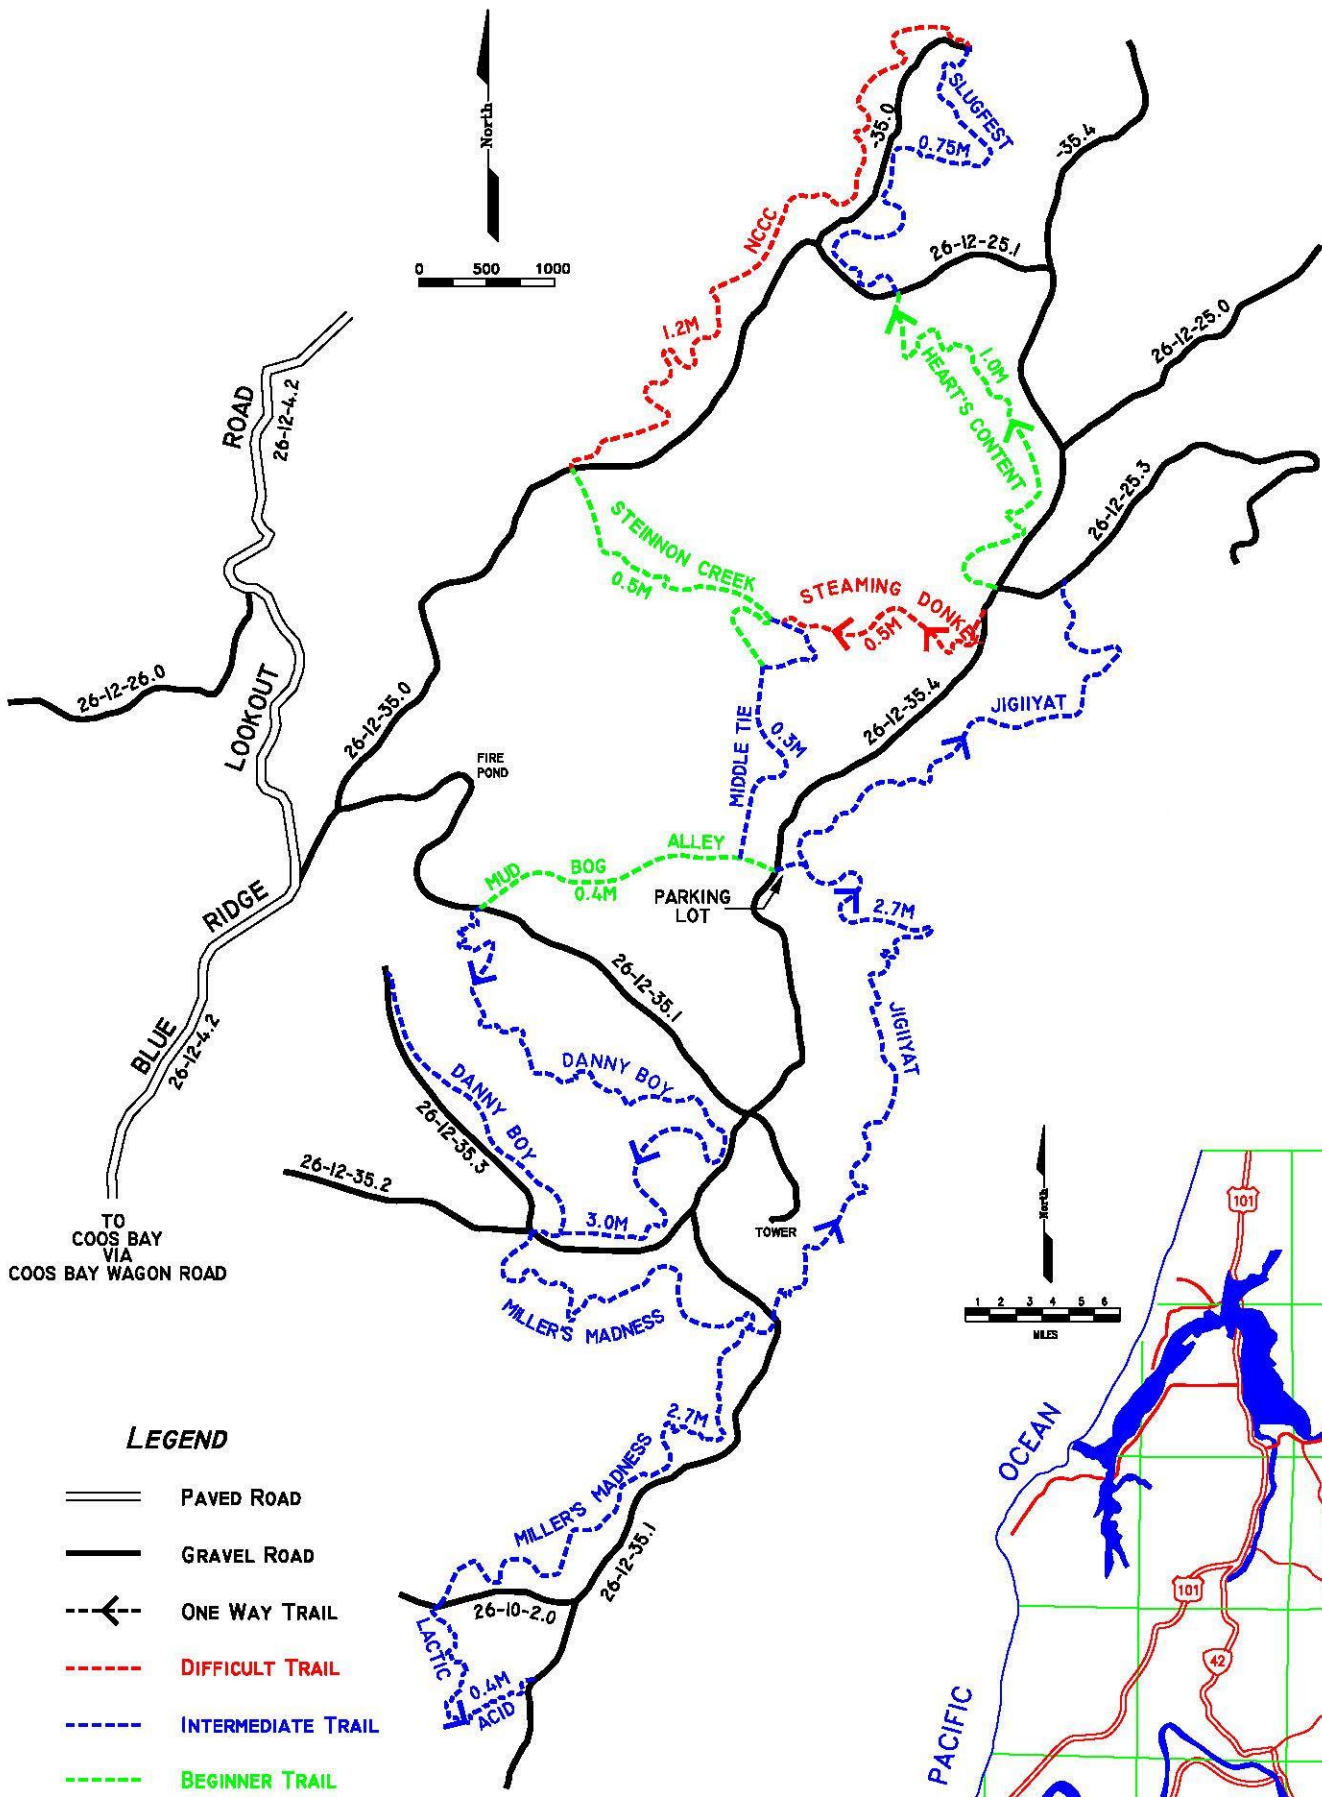

BLUE RIDGE TRAIL SYSTEM

LEGEND

- PAVED ROAD
- GRAVEL ROAD
- ← ONE WAY TRAIL
- DIFFICULT TRAIL
- INTERMEDIATE TRAIL
- BEGINNER TRAIL